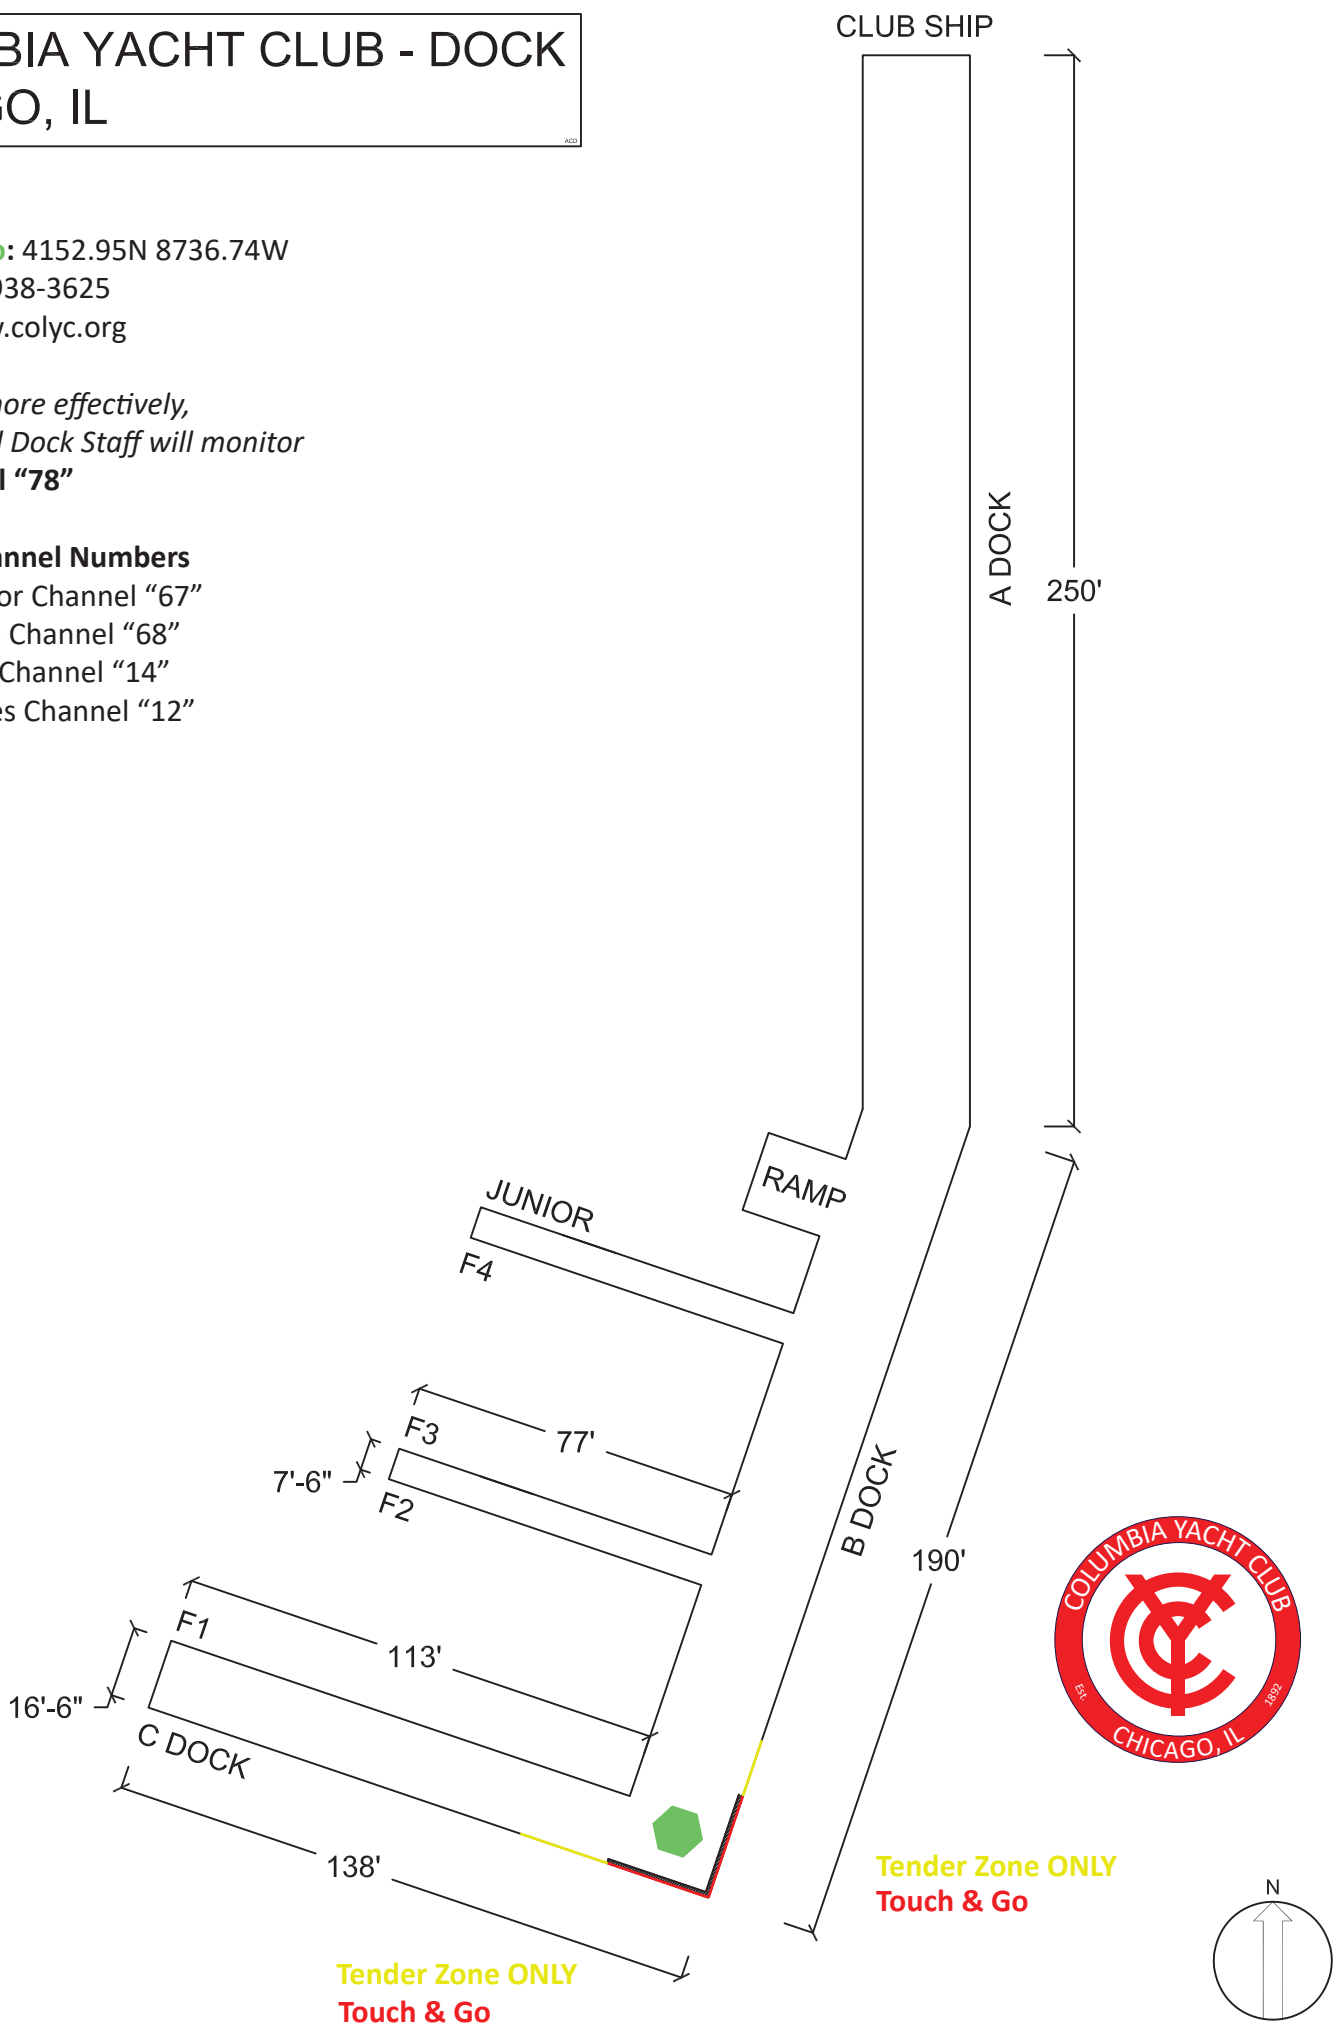

# COLUMBIA YACHT CLUB - DOCK CHICAGO, IL

GPS @ Gazebo: 4152.95N 8736.74W  
Phone: (312) 938-3625  
Website: www.colyc.org

To serve you more effectively,  
White Cap and Dock Staff will monitor  
Home Channel "78"

### Important Channel Numbers

- Du Sable Harbor Channel "67"
- Tender Service Channel "68"
- Chicago Locks Channel "14"
- Chicago Bridges Channel "12"

Tender Zone ONLY  
Touch & Go

Tender Zone ONLY  
Touch & Go